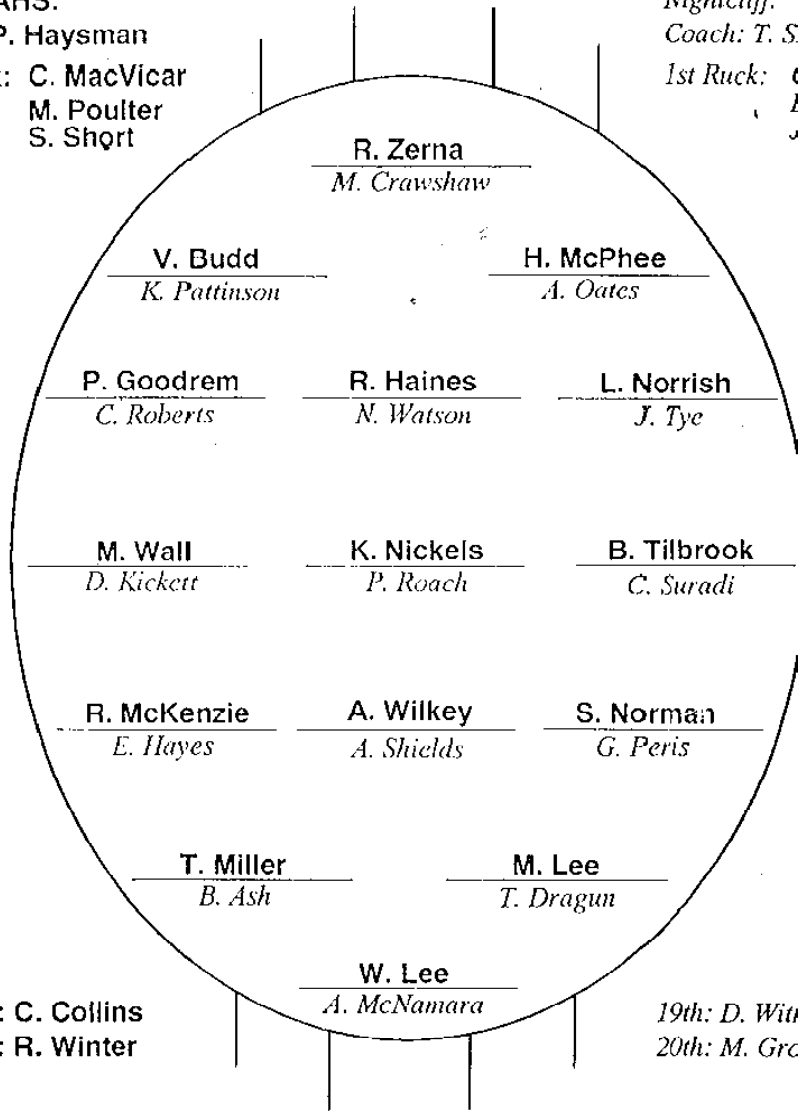

**1973/74 NTFL GRAND FINAL
GARDENS OVAL, DARWIN, 30th MARCH 1974**

**WARATAHS 13 . 11 (89)
NIGHTCLIFF 13 . 8 (86)**

WARATAHS:
Coach: P. Haysman
1st Ruck: C. MacVicar
M. Poulter
S. Short

Nightcliff:
Coach: T. Shaw
1st Ruck: C. Ciatkowski
L. Roach
J. Daby

19th: C. Collins
20th: R. Winter

19th: D. Witham
20th: M. Groves

Umpire: P. Atkinson